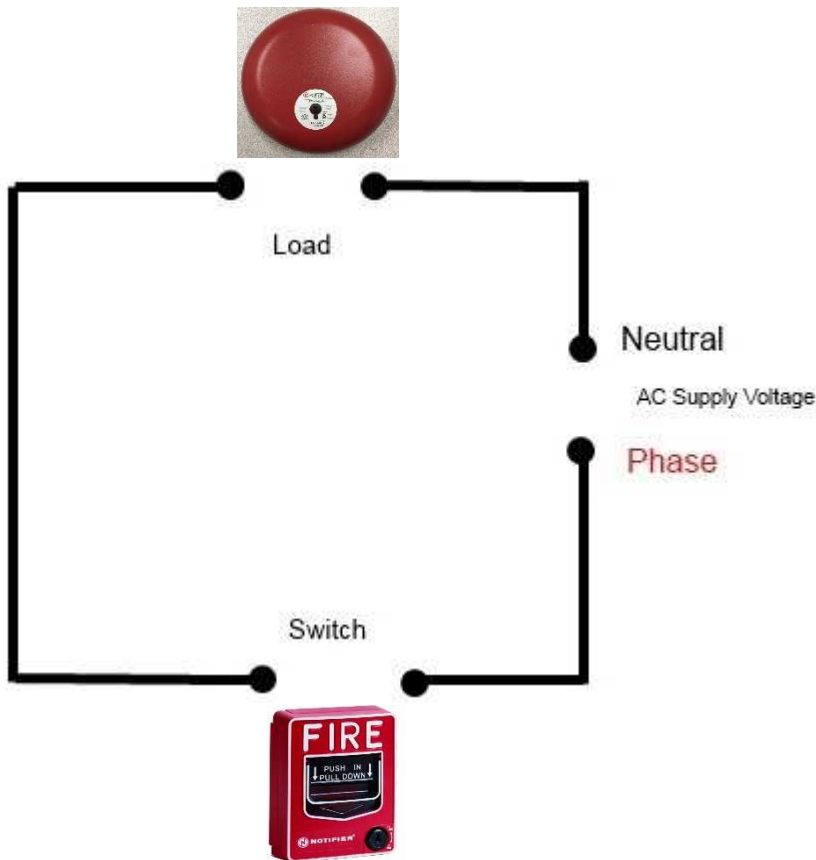

Email: fireprevention@kerncountyfire.org

Large family daycare businesses, 9 to 14 children, shall have a manual fire alarm that alerts the occupants of fire. These alarms are simply a manual pull station and a bell or other audio device used in a commercial fire alarm. These devices are available from many local fire alarm companies or on-line from different suppliers.

The diagram below shows a 115 Volt A/C fire alarm bell and a manual pull station capable of supporting the amperage of the bell. This system would be hardwired into the homes electrical system. This system is not monitored.