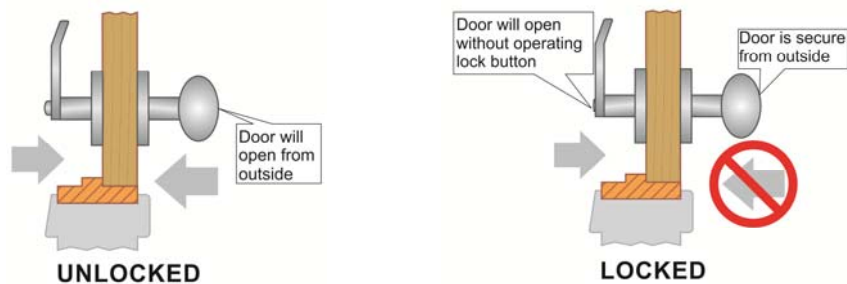

INFORMATION SHEET

Single-Action Door Locks

The California Fire Code requires that all buildings used for the care of more than six children or adults shall be equipped with exit door hardware that can be opened from the inside without the use of a key or special knowledge or effort.

For licensed child day care facilities and homes used for the care of adults, the exterior doors must have locksets that allow anyone inside the building to exit using only one action.

The locksets that satisfy this requirement are referred to as “Single-Action” hardware, but are also called “Classroom Locks” or “Storeroom Locks”. Whatever term a manufacturer calls it, the hardware is designed to provide emergency egress, even if the door is locked, by turning the knob or lever and not having to use a key or any additional action to unlock the door. Locksets are available with connected deadbolts, so that when the inside knob or lever is turned, the deadbolt will also retract and allow exit.