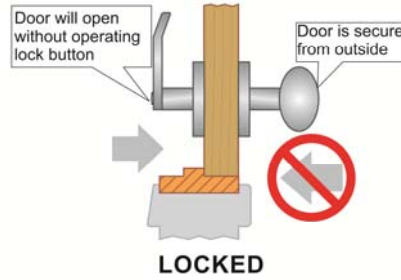

INFORMATION SHEET
Español

El código de incendios del estado de California exige que todos los edificios usados para el cuidado de 10 o mas personas, deberán ser equipados con cerraduras que pueden ser abiertas desde el interior sin usar llave, esfuerzo, o tener conocimiento especial en las puertas de salida.

Las facilidades para cuidado de niños o casas usadas para el cuidado de adultos deben de contar con una cerradura que permite a cualquier persona dentro del edificio abrir la cerradura con una sola acción.

Desbloqueo
la puerta se abrirá desde fuera