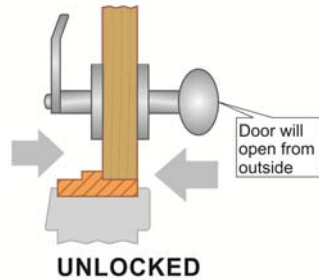

INFORMATION SHEET
Español

El código de incendios del estado de California exige que todos los edificios usados para el cuidado de 10 o mas personas, deberán ser equipados con cerraduras que pueden ser abiertas desde el interior sin usar llave, esfuerzo, o tener conocimiento especial en las puertas de salida.

Las facilidades para cuidado de niños o casas usadas para el cuidado de adultos deben de contar con una cerradura que permite a cualquier persona dentro del edificio abrir la cerradura con una sola acción.

Desbloqueo
la puerta se abrirá desde fuera